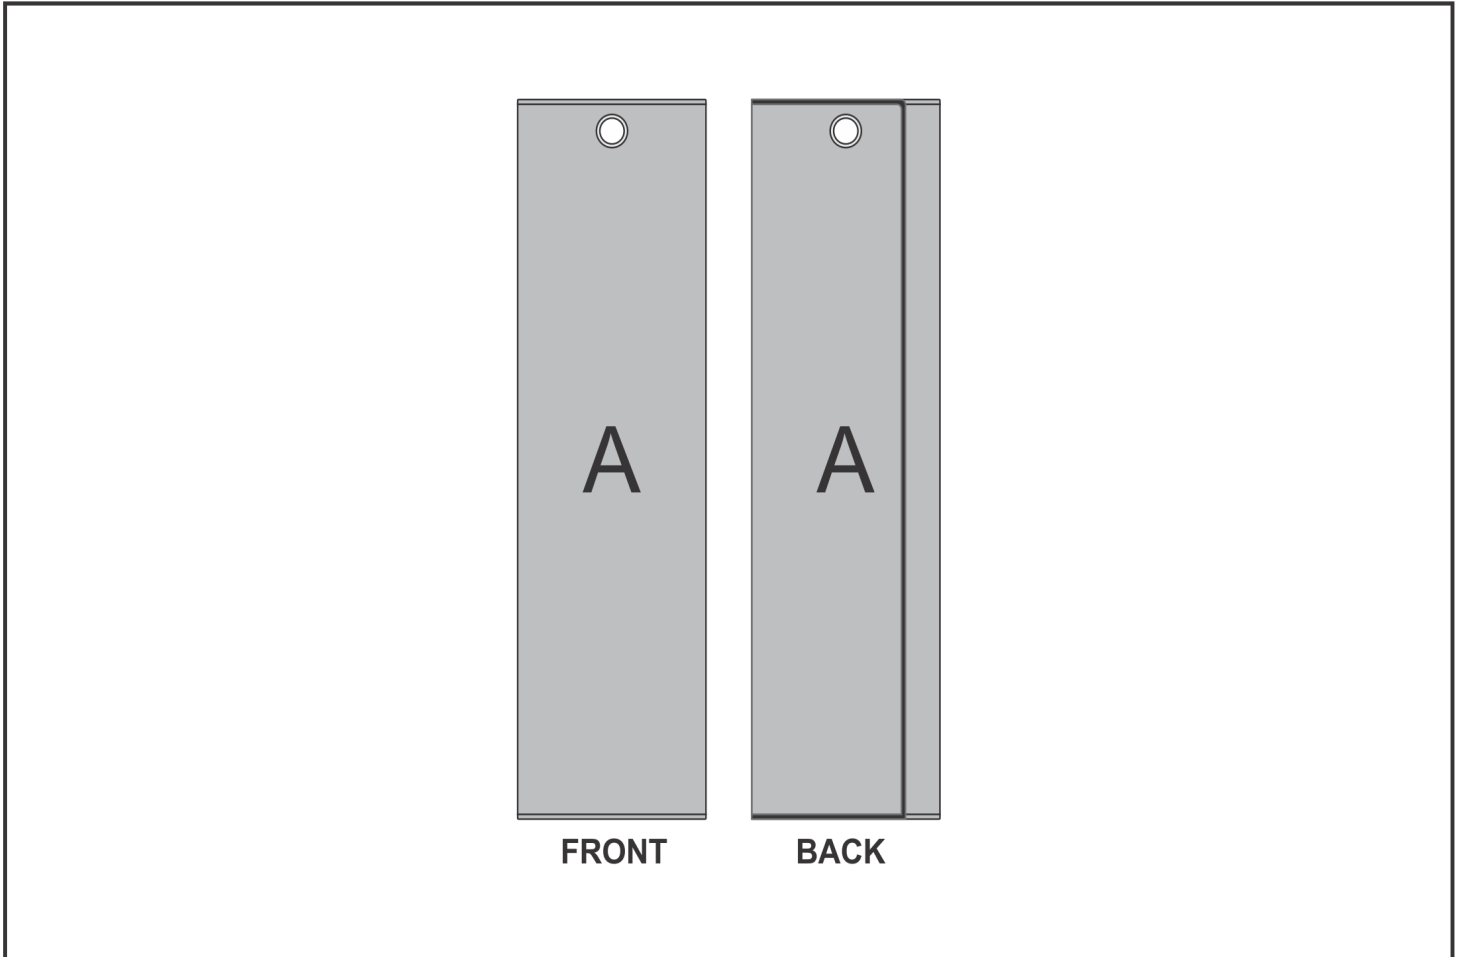

## Need to know:

Includes 1-Position Sublimation (setup fees apply)

- Please Note: We cannot guarantee 100% logo Alignment on all Brandable Panels.

## Branding Options:

Position	Branding Method (Branding Code)	No. of Colours	Dimension
A	Custom Sublimation A (CPSUB-A)	Full Colour	384mm wide x 587mm high